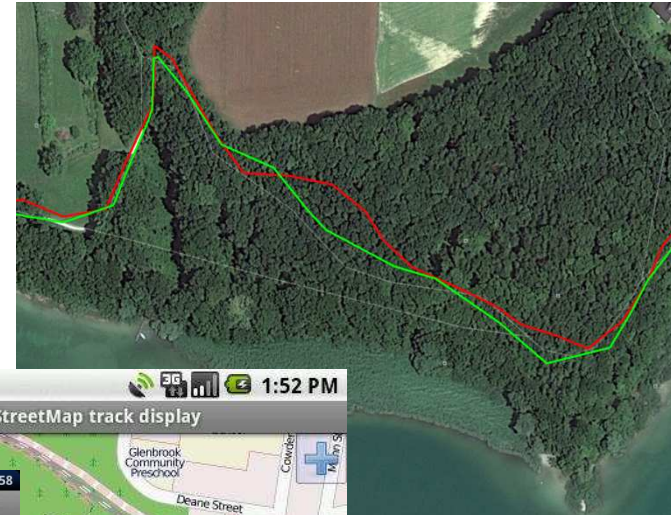

Major achievements

MTT
(TSSG)

- Tracking
- Grading
- Integration