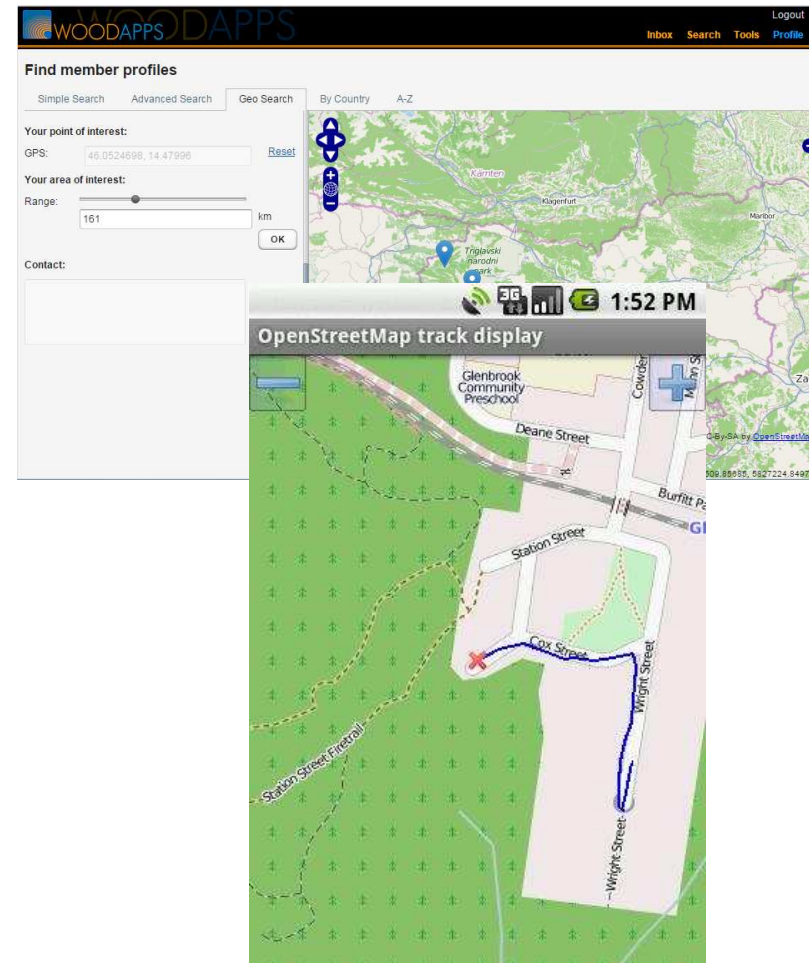

## Major achievements

- ICSP  
Information and Communication Service Platform
- MTT  
Mobile Tracking Tool
- Mobile application integration  
AFoRS, WoodPicker, Bober Mobile, MWF ...